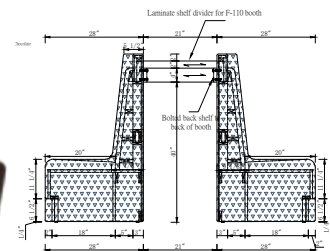

42"W x 35"D x 30"H

PKF107 - Bette Bar Chair

20 1/2"W x 20 1/2"D x 44"H

PKF113 - Rectangle Inlaid Dining Table

62"W x 36"D x 30"H

PKF118 - Chahn Stack Chair

31 1/2"W x 30"D x 32"H

PKF114 - Sunset Inlaid Round Dining Table

48"DIA x 27 3/4"H

PKF116 - The Bison Rectangle Dining Table

48"W x 30"D x 30"H

PKF-129 Walnut Hardwood Butcherblock Trestle Table

96"W x 36"D x 30 1/2"H

PKF117 - Hunters Rectangle Inlaid Dining Table

164"W x 42"D x 30"H

PKF108 - Lounge Booth

70"W x 24"D x 36"H

PKF110 - Steakhouse Side Booth

65"W x 28"D x 48"H

PKF115 - Sunset Oval Inlaid Dining Table

62"W x 42"D x 30"H

PKF123 - Feast 12 ft Banquette / 2 Sections

150"W x 24"D x 36"H

PKF131 - Feast 21 ft Banquette / 3 Sections

249"W x 24"D x 36"H

PKF132 - Feast 29 ft Banquette / 5 Sections

368 "W x 24"D x 36"H

PKF109 - Serpentine BowTie Steakhouse Booth Set

104"W x 37"D x 34"H