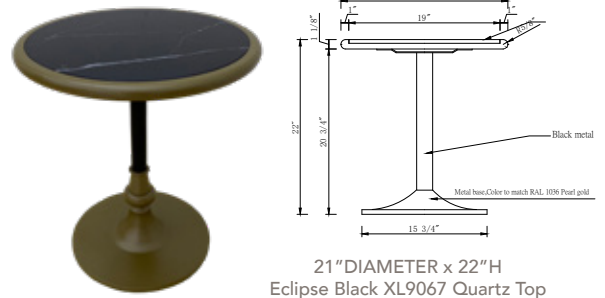

RSF102- Ribbed Upholstered Bar Stool

18"W x 18"D x 42"H

RSF103- Ribbed Upholstered Side Chair

18"W x 18"D x 32"H

RSF112 - Andrews Lounge Chair Vegan Leather

33"W x 30"D x 30"H

RSF119 - Monback Quartz Top Side Table