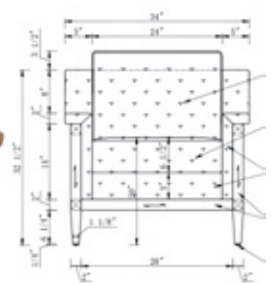

PF1122 - Danielle Chair in Vegan Leather

34"W x 36"D x 32½"H