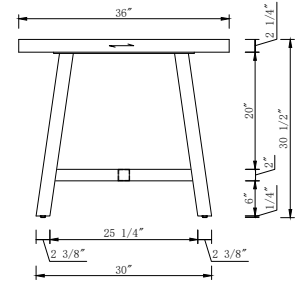

42"W x 35"D x 30"H

PKF107 - Bette Bar Chair

20 1/2"W x 20 1/2"D x 44"H

PKF113 - Rectangle Inlaid Dining Table

62"W x 36"D x 30"H

PKF118 - Chahn Stack Chair

31 1/2"W x 30"D x 32"H

PKF114 - Sunset Inlaid Round Dining Table

48"DIA x 27 3/4"H

PKF116 - The Bison Rectangle Dining Table

48"W x 30"D x 30"H

PKF-129 Walnut Hardwood Butcherblock Trestle Table

96"W x 36"D x 30 1/2"H

PKF117 - Hunters Rectangle Inlaid Dining Table

164"W x 42"D x 30"H

PKF108 - Lounge Booth

70"W x 24"D x 36"H

PKF110 - Steakhouse Side Booth

65"W x 28"D x 48"H

PKF115 - Sunset Oval Inlaid Dining Table

62"W x 42"D x 30"H

PKF123 - Feast 12 ft Banquette / 2 Sections

150"W x 24"D x 36"H

PKF131 - Feast 21 ft Banquette / 3 Sections

249"W x 24"D x 36"H

PKF132 - Feast 29 ft Banquette / 5 Sections

368 "W x 24"D x 36"H

PKF109 - Serpentine BowTie Steakhouse Booth Set

104"W x 37"D x 34"H