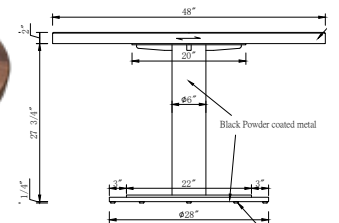

42"W x 35"D x 30"H

PKF107 - Bette Bar Chair

20 1/2"W x 20 1/2"D x 44"H

PKF113 - Rectangle Inlaid Dining Table

62"W x 36"D x 30"H

PKF118 - Chahn Stack Chair

31 1/2"W x 30"D x 32"H

PKF114 - Sunset Inlaid Round Dining Table

48"DIA x 27 3/4"H

PKF116 - The Bison Rectangle Dining Table

48"W x 30"D x 30"H

PKF-129 Walnut Hardwood Butcherblock Trestle Table

96"W x 36"D x 30 1/2"H

PKF117 - Hunters Rectangle Inlaid Dining Table

164"W x 42"D x 30"H