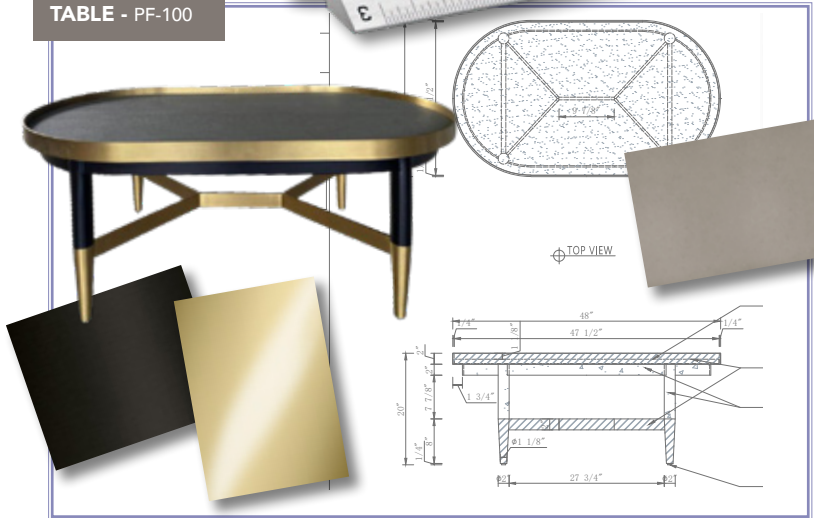

Steakhouse

VIP Lounge

Top Golf Swing Suite

Lobby Lounge

Hotel Guestroom

DANIELLE LOUNGE CHAIR - PF-112-2

BARSTOOL RSF-102

OVAL COFFEE TABLE - PF-100