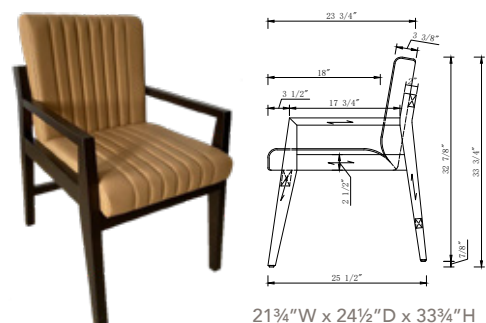

RSF102- Ribbed Upholstered Bar Stool

18"W x 18"D x 42"H

RSF103- Ribbed Upholstered Side Chair

18"W x 18"D x 32"H

RSF112 - Andrews Lounge Chair Vegan Leather

33"W x 30"D x 30"H

RSF119 - Monback Quartz Top Side Table

21" DIAMETER x 22"H
Eclipse Black XL9067 Quartz Top

RSF124 - High Back Lounge Chair

32"W x 35"D x 47"H

RSF125 - Cerri Metal Frame Barrel Accent Chair

27"W x 27"D x 31"H

RSF126 - Stockton Lounge Chair

31 1/2"W x 30"D x 29 1/2"H

RSF104 - Wood Arm Dining Chair

21 3/4"W x 24 1/2"D x 33 3/4"H

PF103- Upholstered Bar Stool

22½"W x 22½"D x 36½"H

PF1121 - Danielle Chair in Fabric

34"W x 36"D x 32½"H

PF1091 - Dining Chair Fabric

25½"W x 25½"D x 31"H