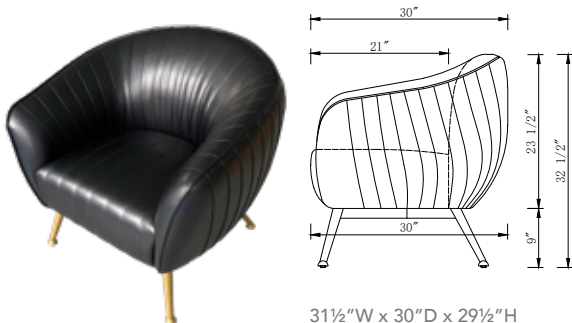

RSF102- Ribbed Upholstered Bar Stool

18"W x 18"D x 42"H

RSF103- Ribbed Upholstered Side Chair

18"W x 18"D x 32"H

RSF112 - Andrews Lounge Chair Vegan Leather

33"W x 30"D x 30"H

RSF119 - Monback Quartz Top Side Table

21" DIAMETER x 22"H
Eclipse Black XL9067 Quartz Top

RSF124 - High Back Lounge Chair

32"W x 35"D x 47"H

RSF125 - Cerri Metal Frame Barrel Accent Chair

27"W x 27"D x 31"H

RSF126 - Stockton Lounge Chair

31 1/2"W x 30"D x 29 1/2"H

RSF104 - Wood Arm Dining Chair

21 3/4"W x 24 1/2"D x 33 3/4"H

PF103- Upholstered Bar Stool

22½"W x 22½"D x 36½"H

PF1121 - Danielle Chair in Fabric

34"W x 36"D x 32½"H

PF1091 - Dining Chair Fabric

25½"W x 25½"D x 31"H