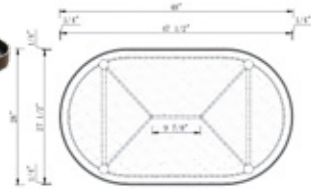

48"W x 27 1/2"D x 30"H