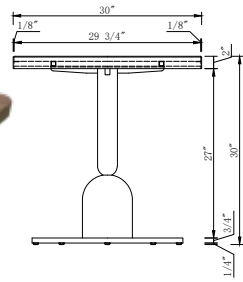

42"W x 35"D x 30"H

PKF107 - Bette Bar Chair

20 1/2"W x 20 1/2"D x 44"H

PKF113 - Rectangle Inlaid Dining Table

62"W x 36"D x 30"H

PKF118 - Chahn Stack Chair

31 1/2"W x 30"D x 32"H

PKF114 - Sunset Inlaid Round Dining Table

48"DIA x 27 3/4"H

PKF116 - The Bison Rectangle Dining Table

48"W x 30"D x 30"H

PKF-129 Walnut Hardwood Butcherblock Trestle Table

96"W x 36"D x 30 1/2"H

PKF117 - Hunters Rectangle Inlaid Dining Table

164"W x 42"D x 30"H