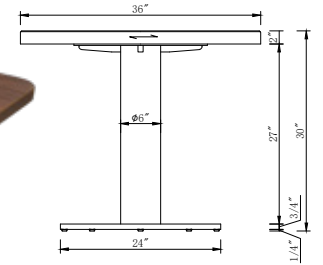

42"W x 35"D x 30"H

PKF107 - Bette Bar Chair

20 1/2"W x 20 1/2"D x 44"H

PKF113 - Rectangle Inlaid Dining Table

62"W x 36"D x 30"H

PKF118 - Chahn Stack Chair

31 1/2"W x 30"D x 32"H

PKF114 - Sunset Inlaid Round Dining Table