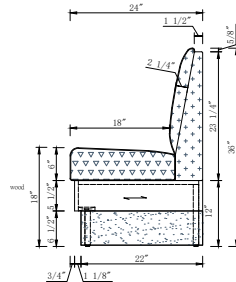

42"W x 35"D x 30"H

PKF107 - Bette Bar Chair

20 1/2"W x 20 1/2"D x 44"H

PKF113 - Rectangle Inlaid Dining Table

62"W x 36"D x 30"H

PKF118 - Chahn Stack Chair

31 1/2"W x 30"D x 32"H

PKF114 - Sunset Inlaid Round Dining Table

48"DIA x 27 3/4"H

PKF116 - The Bison Rectangle Dining Table

48"W x 30"D x 30"H

PKF-129 Walnut Hardwood Butcherblock Trestle Table

96"W x 36"D x 30 1/2"H

PKF117 - Hunters Rectangle Inlaid Dining Table

164"W x 42"D x 30"H

PKF108 - Lounge Booth

70"W x 24"D x 36"H

PKF110 - Steakhouse Side Booth

65"W x 28"D x 48"H

PKF115 - Sunset Oval Inlaid Dining Table

62"W x 42"D x 30"H

PKF123 - Feast 12 ft Banquette / 2 Sections

150"W x 24"D x 36"H

PKF131 - Feast 21 ft Banquette / 3 Sections

249"W x 24"D x 36"H

PKF132 - Feast 29 ft Banquette / 5 Sections

368 "W x 24"D x 36"H

PKF109 - Serpentine BowTie Steakhouse Booth Set

104"W x 37"D x 34"H