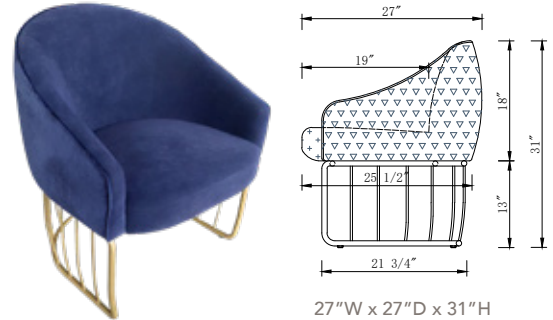

RSF125 - Cerri Metal Frame Barrel Accent Chair

27"W x 27"D x 31"H