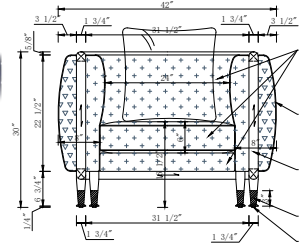

34"W x 36"D x 32½"H
Eclipse HY9049-White Quartz stone top

PF1041 - Tufted Deep Sofa w/Brass Accent

104"W x 30"D x 34"H

PF100 - Oval Black and Brass Coffee Table

48"W x 27 1/2"D x 30"H

PKF104 - Barlow Lounge Chair

42"W x 35"D x 30"H

PKF107 - Bette Bar Chair

20 1/2"W x 20 1/2"D x 44"H

PKF113 - Rectangle Inlaid Dining Table

62"W x 36"D x 30"H

PKF118 - Chahn Stack Chair

31 1/2"W x 30"D x 32"H

PKF114 - Sunset Inlaid Round Dining Table