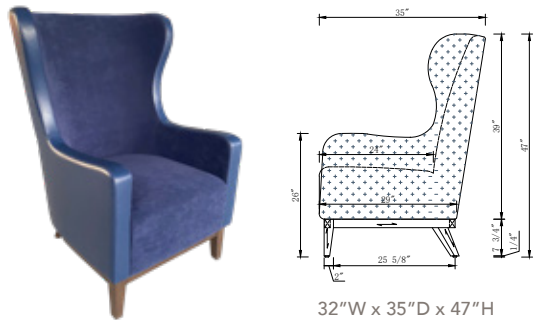

RSF102- Ribbed Upholstered Bar Stool

18"W x 18"D x 42"H

RSF103- Ribbed Upholstered Side Chair

18"W x 18"D x 32"H

RSF112 - Andrews Lounge Chair Vegan Leather

33"W x 30"D x 30"H

RSF119 - Monback Quartz Top Side Table

21" DIAMETER x 22"H
Eclipse Black XL9067 Quartz Top

RSF124 - High Back Lounge Chair

32"W x 35"D x 47"H

RSF125 - Cerri Metal Frame Barrel Accent Chair

27"W x 27"D x 31"H

RSF126 - Stockton Lounge Chair

31 1/2"W x 30"D x 29 1/2"H