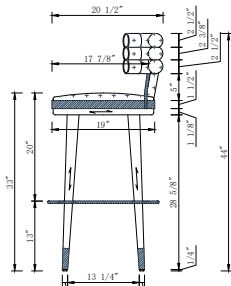

42"W x 35"D x 30"H

PKF107 - Bette Bar Chair

20 1/2"W x 20 1/2"D x 44"H

PKF113 - Rectangle Inlaid Dining Table

62"W x 36"D x 30"H

PKF118 - Chahn Stack Chair

31 1/2"W x 30"D x 32"H

PKF114 - Sunset Inlaid Round Dining Table