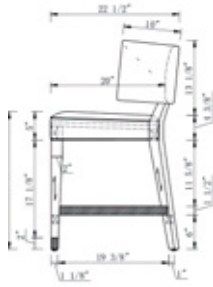

RSF102- Ribbed Upholstered Bar Stool

18"W x 18"D x 42"H

RSF103- Ribbed Upholstered Side Chair

18"W x 18"D x 32"H

RSF112 - Andrews Lounge Chair Vegan Leather

33"W x 30"D x 30"H

RSF119 - Monback Quartz Top Side Table

21" DIAMETER x 22"H
Eclipse Black XL9067 Quartz Top

RSF124 - High Back Lounge Chair

32"W x 35"D x 47"H

RSF125 - Cerri Metal Frame Barrel Accent Chair

27"W x 27"D x 31"H

RSF126 - Stockton Lounge Chair

31 1/2"W x 30"D x 29 1/2"H

RSF104 - Wood Arm Dining Chair

21 3/4"W x 24 1/2"D x 33 3/4"H

PF103- Upholstered Bar Stool

22½"W x 22½"D x 36½"H

PF1121 - Danielle Chair in Fabric

34"W x 36"D x 32½"H

PF1091 - Dining Chair Fabric

25½"W x 25½"D x 31"H