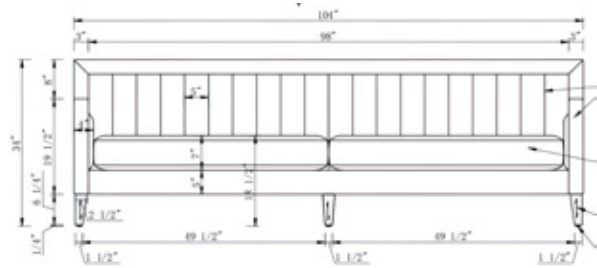

PF1041 - Tufted Deep Sofa w/Brass Accent

104"W x 30"D x 34"H

PF100 - Oval Black and Brass Coffee Table