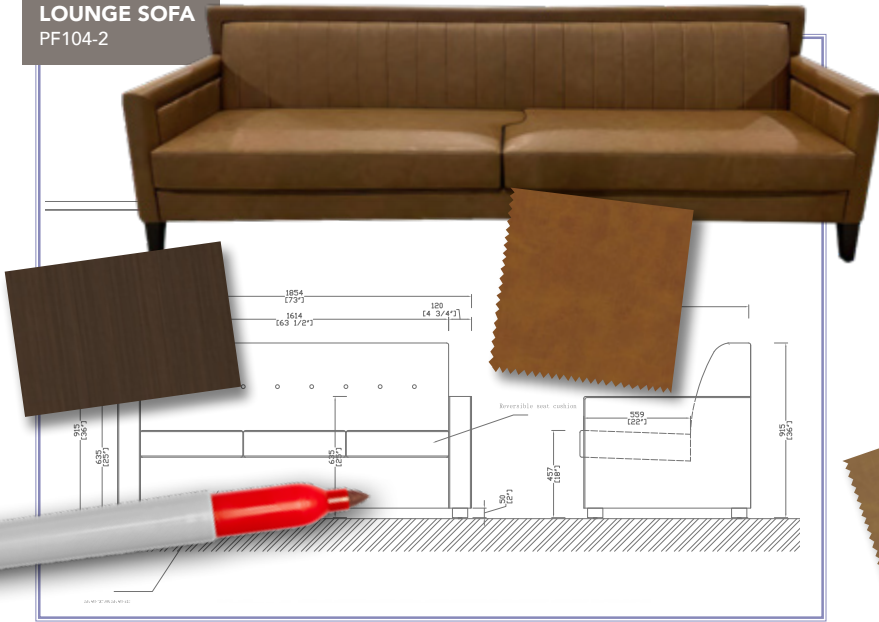

LOUNGE SOFA
PF104-2