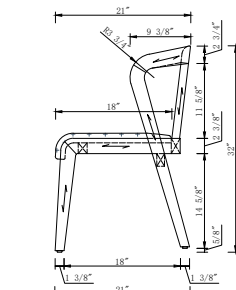

42"W x 35"D x 30"H

PKF107 - Bette Bar Chair

20 1/2"W x 20 1/2"D x 44"H

PKF113 - Rectangle Inlaid Dining Table

62"W x 36"D x 30"H

PKF118 - Chahn Stack Chair

31 1/2"W x 30"D x 32"H

PKF114 - Sunset Inlaid Round Dining Table

48"DIA x 27 3/4"H

PKF116 - The Bison Rectangle Dining Table

48"W x 30"D x 30"H

PKF-129 Walnut Hardwood Butcherblock Trestle Table

96"W x 36"D x 30 1/2"H

PKF117 - Hunters Rectangle Inlaid Dining Table

164"W x 42"D x 30"H

PKF108 - Lounge Booth

70"W x 24"D x 36"H

PKF110 - Steakhouse Side Booth

65"W x 28"D x 48"H

PKF115 - Sunset Oval Inlaid Dining Table

62"W x 42"D x 30"H

PKF123 - Feast 12 ft Banquette / 2 Sections

150"W x 24"D x 36"H

PKF131 - Feast 21 ft Banquette / 3 Sections

249"W x 24"D x 36"H

PKF132 - Feast 29 ft Banquette / 5 Sections

368 "W x 24"D x 36"H

PKF109 - Serpentine BowTie Steakhouse Booth Set

104"W x 37"D x 34"H