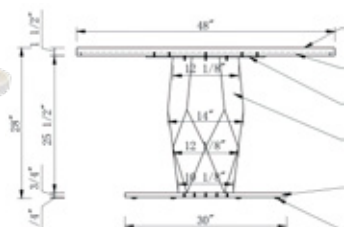

PF101 - Wood Pedestal Dining Table, Quartz Top

34"W x 36"D x 32½"H
Eclipse HY9049-White Quartz stone top