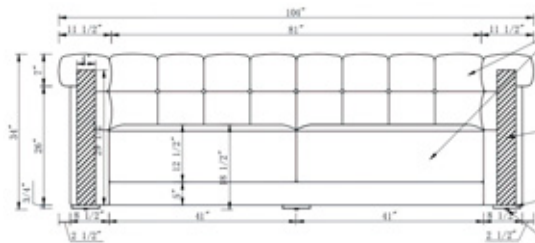

PF1041 - Tufted Deep Sofa w/Brass Accent

104"W x 37"D x 34"H